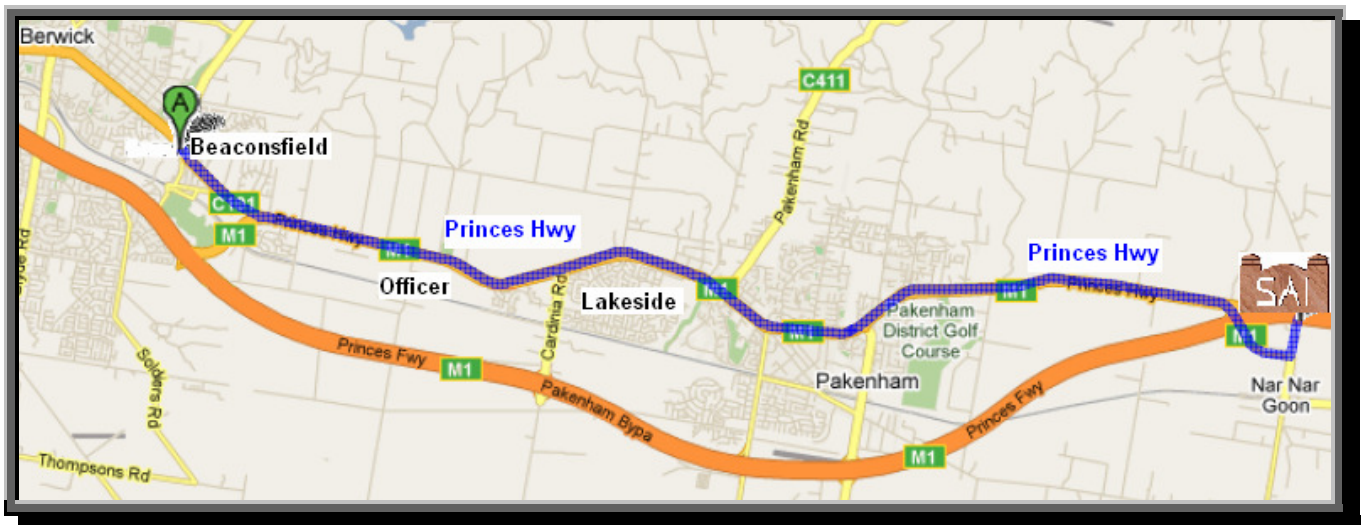

Sandstone Australia International (SAI)

69 Nar Nar Goon Road, Nar Nar Goon, VIC 3812 Ph: 5942 5044, 5942 5039

➤ If you are coming from Beaconsfield, Officer, Lakeside or Pakenham

Drive east. → Take the old Princes Hwy → At the end of it is a roundabout.

- 1st Roundabout: turn right & take the 2nd exit → 2nd Roundabout: go straight ahead & take the 2nd exit.
- 3rd Roundabout: go straight ahead & take the 2nd exit. → 4th Roundabout: turn left & take the 1st exit.
- SAI is at the end of the road on the left!