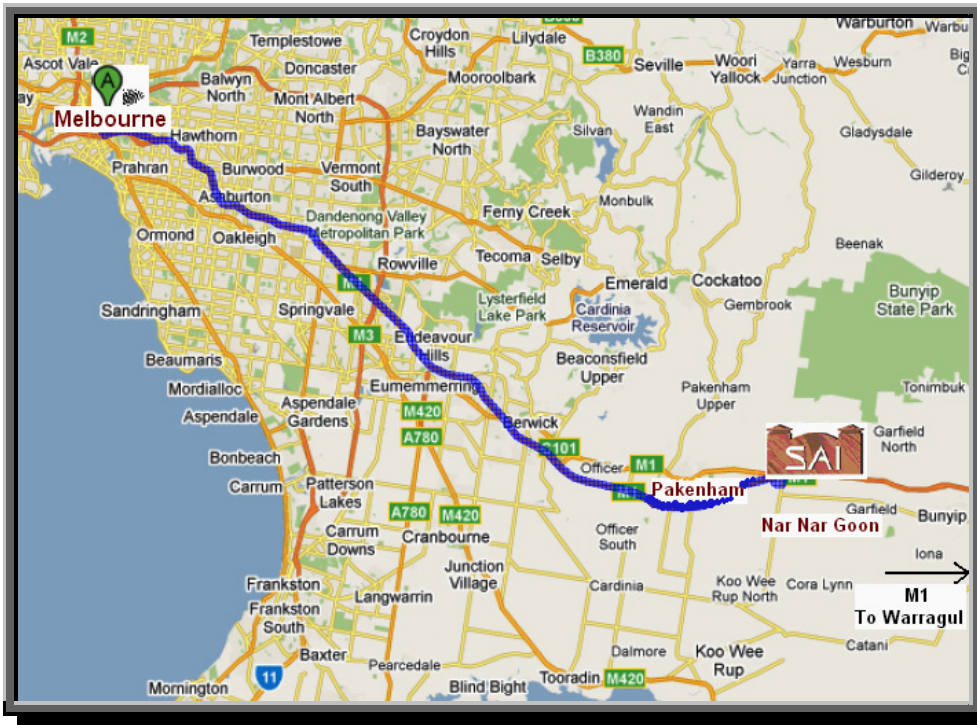

Sandstone Australia International (SAI)

69 Nar Nar Goon Road, Nar Nar Goon, VIC 3812

Ph: 5942 5044, 5942 5039

➤ If you are coming from Melbourne CBD

- ✓ Drive southeast.
- ✓ Take M1 Monash Fwy to Dandenong
- ✓ Continue on the Princes Fwy towards Warragul
- ✓ Pass all three Pakenham Exits.
- ✓ Take Nar Nar Goon Exit

- ✓ 1st Roundabout Turn right & take the 3rd exit
- ✓ 2nd Roundabout Go straight ahead and take the 2nd exit.
- ✓ 3rd Roundabout Turn left & take the 1st exit.
- ✓ SAI is at the end of the road on the left!