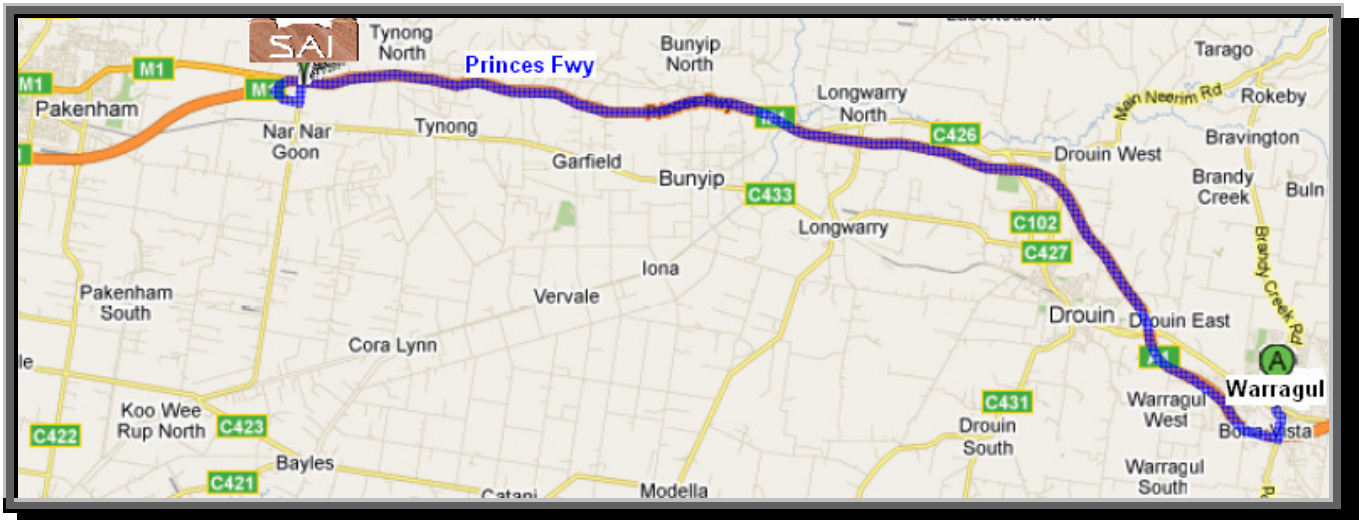

Sandstone Australia International (SAI)

69 Nar Nar Goon Road, Nar Nar Goon, VIC 3812 Ph: 5942 5044, 5942 5039

➤ If you are coming from Warragul and Beyond

Drive west. →Take M1 Princes Fwy to Melbourne →Take Nar Nar Goon Exit

→1st Roundabout: turn left & take the 1st exit → 2nd Roundabout: turn left & take the 1st exit.
→SAI is at the end of the road on the left!